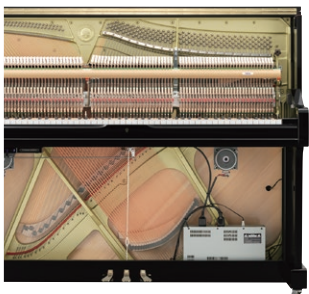

TransAcoustic™

Digital Was Never More Natural

The TransAcoustic Piano introduces a new way for you to musically connect with your instrument, enhancing the playing experience by using all elements of the acoustic piano to augment and amplify digitally generated sounds. The TransAcoustic piano will envelop you in a way that even the most sophisticated speaker systems cannot. Expand the

sonic footprint of your acoustic piano to meticulously recreate the sound of a 9-foot Yamaha CFX Concert Grand, transform it into an electric piano, or add orchestral strings to the acoustic piano. Lower the instrument's volume for a more intimate setting or engage the SILENT mechanism to play without disturbing anyone.

SILENT *Piano*™

Authentic Sound at Any Volume

To those who love the sound and feel of an authentic acoustic piano but who need the flexibility to play whenever inspiration strikes, we offer the SILENT Piano.

Simply connect headphones (or speakers) to enjoy the true feeling of an acoustic piano but with absolute control over ambient sound levels. The hammers will no longer hit the strings, and instead a high-quality grand piano

sound is produced digitally, allowing you to play in complete privacy in any environment. When the piano is in SILENT mode, you can also select additional instrument voices to accompany your music.

Early mornings, late nights – no problem. Now you can play wherever and whenever you like.

The smart device app “Smart Pianist” (available as a free download) enables you to use the functions such as selecting Voices, controlling the metronome intuitively with the visualized interface, or display the score on your smart device.

The UD-WL01 USB Wireless LAN Adaptor (sold separately) is required to use Smart Pianist over a wireless connection.